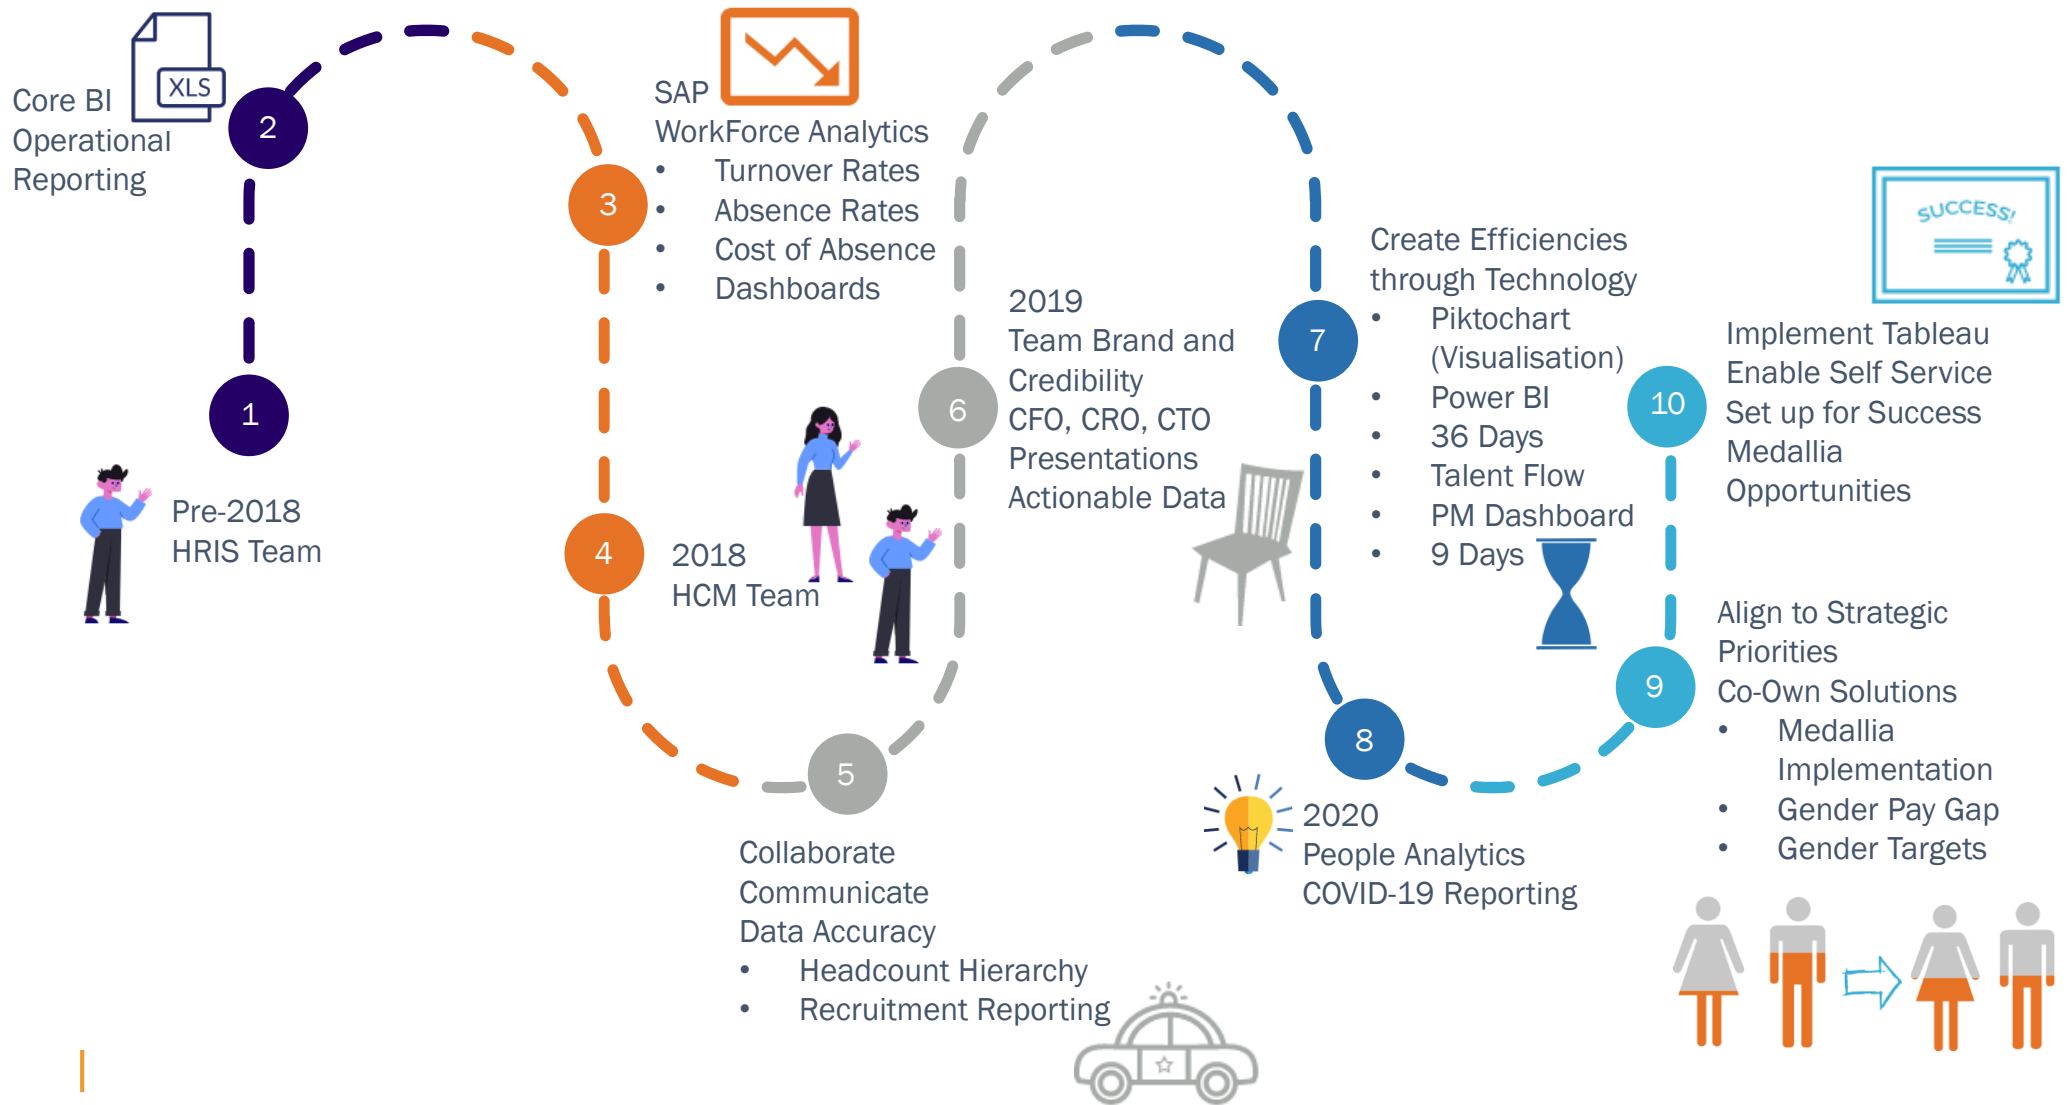

People Analytics Evolution

HR Analytics Ireland Meetup #4

Amy Randall

About Us

- Financial Institution around since 1816 providing retail financial services Nationwide
- Serving 1.1 million customers
- C.2,500 Colleagues
- 47 Nationalities
- Female: 53%, Male 47%
- Female: 37%, Male 63%
- Gender Pay Gap: 14.9%

People Analytics Evolution

Key Takeaways